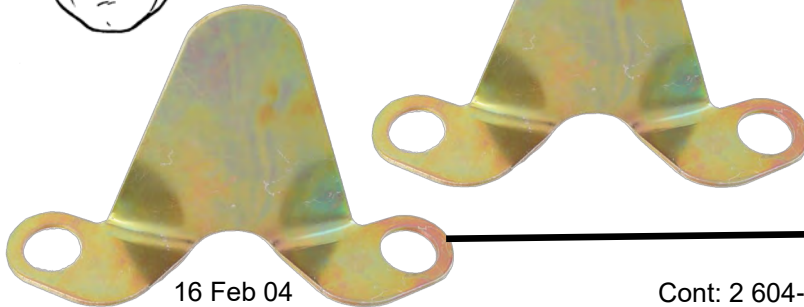

# 604-CB Case Damage Brackets

## 3 and 4 Speed Chrysler Front Wheel Drive

**Reduce:** Pin from sliding out and destroying case.  
Install brackets on both ends of pin.

**Replaces OE:** 3 speed 4800059A  
4 speed 4800013AB

"Small cost stops  
BIG comeback".