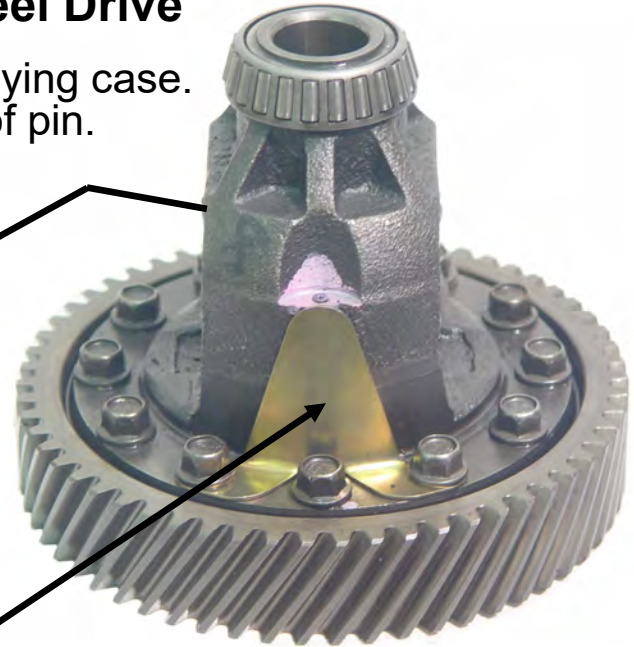

# 604-CB Case Damage Brackets

## 3 and 4 Speed Chrysler Front Wheel Drive

**Reduce:** Pin from sliding out and destroying case.  
Install brackets on both ends of pin.

**Replaces OE:** 3 speed 4800059A  
4 speed 4800013AB

"Small cost stops  
BIG comeback".